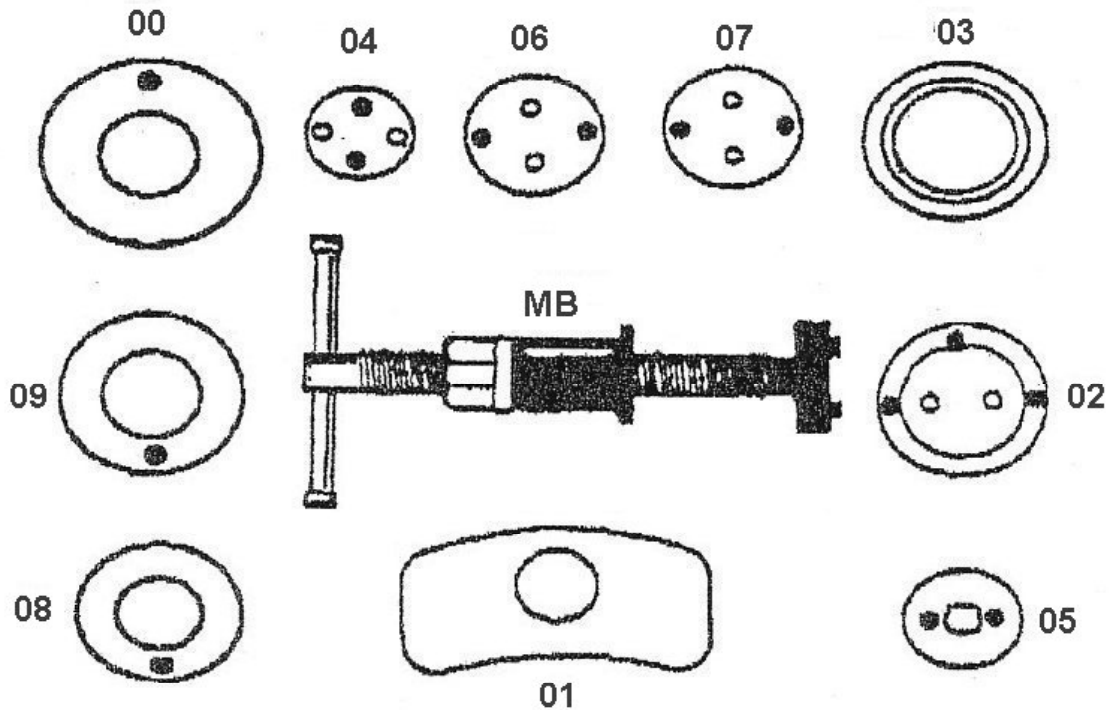

ATD-7024

ORDERING PART#	ITEM#	PART DESCRIPTION
PRT7024-00	00	ADAPTER - G.M.
PRT7024-01	01	SEPARATING DISK
PRT7024-02	02	ADAPTER/CITROEN XM,XANTIA U.A
PRT7024-03	03	ADAPTER/BMW,HONDA, JAGUAR
PRT7024-04	04	ADAPTER/FORD/MAZDA/SUBARU
PRT7024-05	05	ADAPTER-MET TO 3/8" S/D
PRT7024-06	06	ADAPTER-NISSAN PRINERA
PRT7024-07	07	ADAPTER-FORD SIRA,HONDA PRELUDE +
PRT7024-08	08	ADAPTER--GENERAL MOTORS
PRT7024-09	09	ADAPTER--GENERAL MOTORS
PRT7024-MB	MB	MAIN BODY