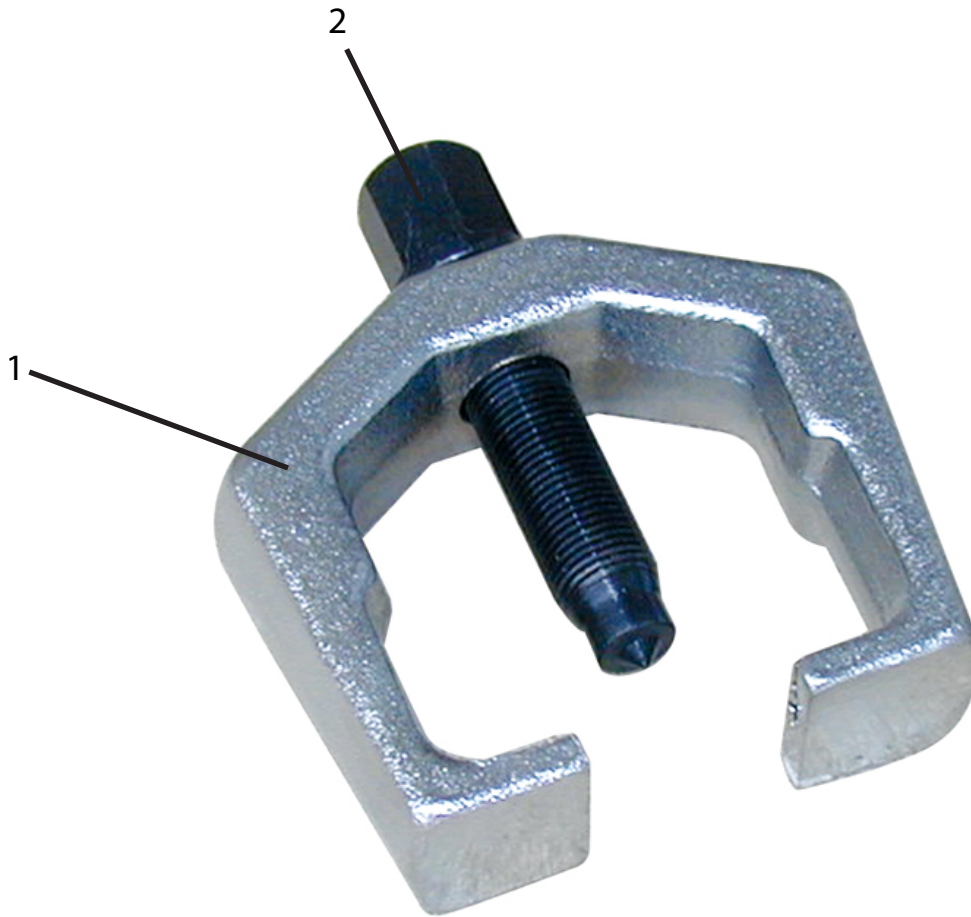

ATD-3046

ITEM#	ORDERING PART#	PART DESCRIPTION
1	PRT3046-01	PULLER ASSY
2	PRT3046-02	CENTER BOLT